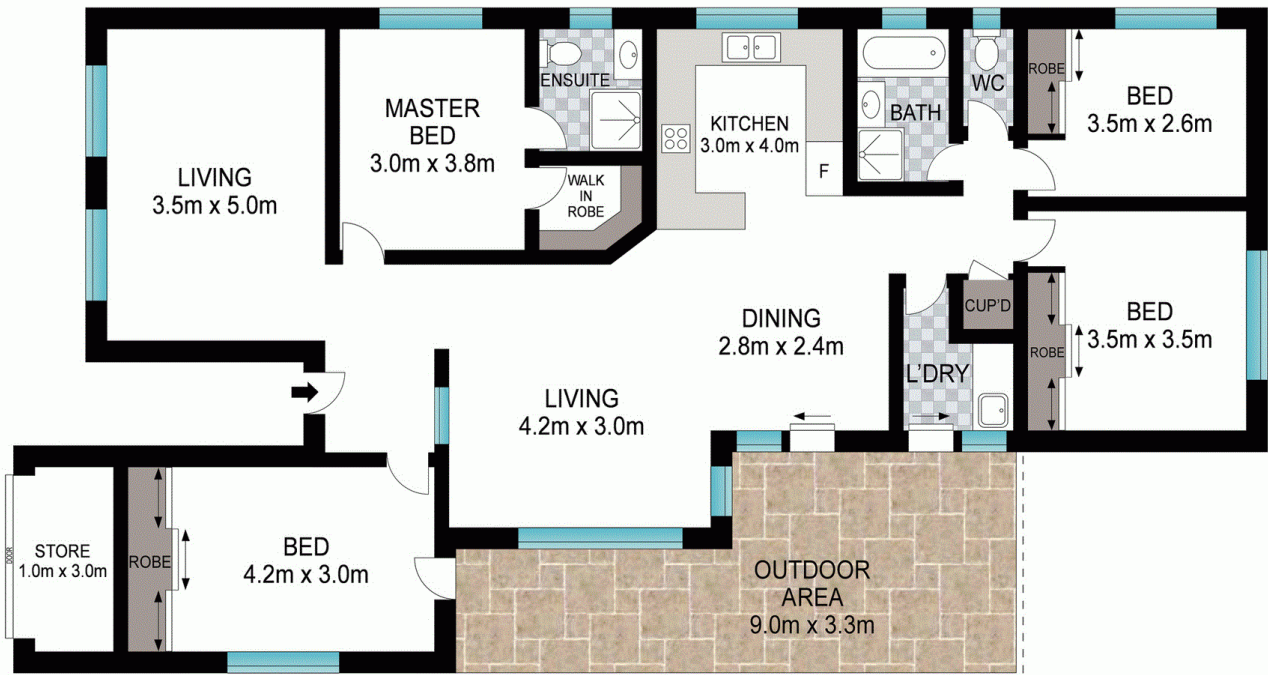

7 Bellbird Drive Kingscliff NSW

4  2  1 

Price : \$ 650,000
Land Size : 460 sqm
View : <https://www.lsproperties.com.au/sale/nsw/northern-rivers/kingscliff/residential/house/5929237>

INT: 143 m²
EXT: 26 m²

Scale in meters. Indicative only. Dimensions are approximate. All information contained herein is gathered from sources we believe to be reliable. However, we cannot guarantee its accuracy and interested persons should rely on their own enquiries.